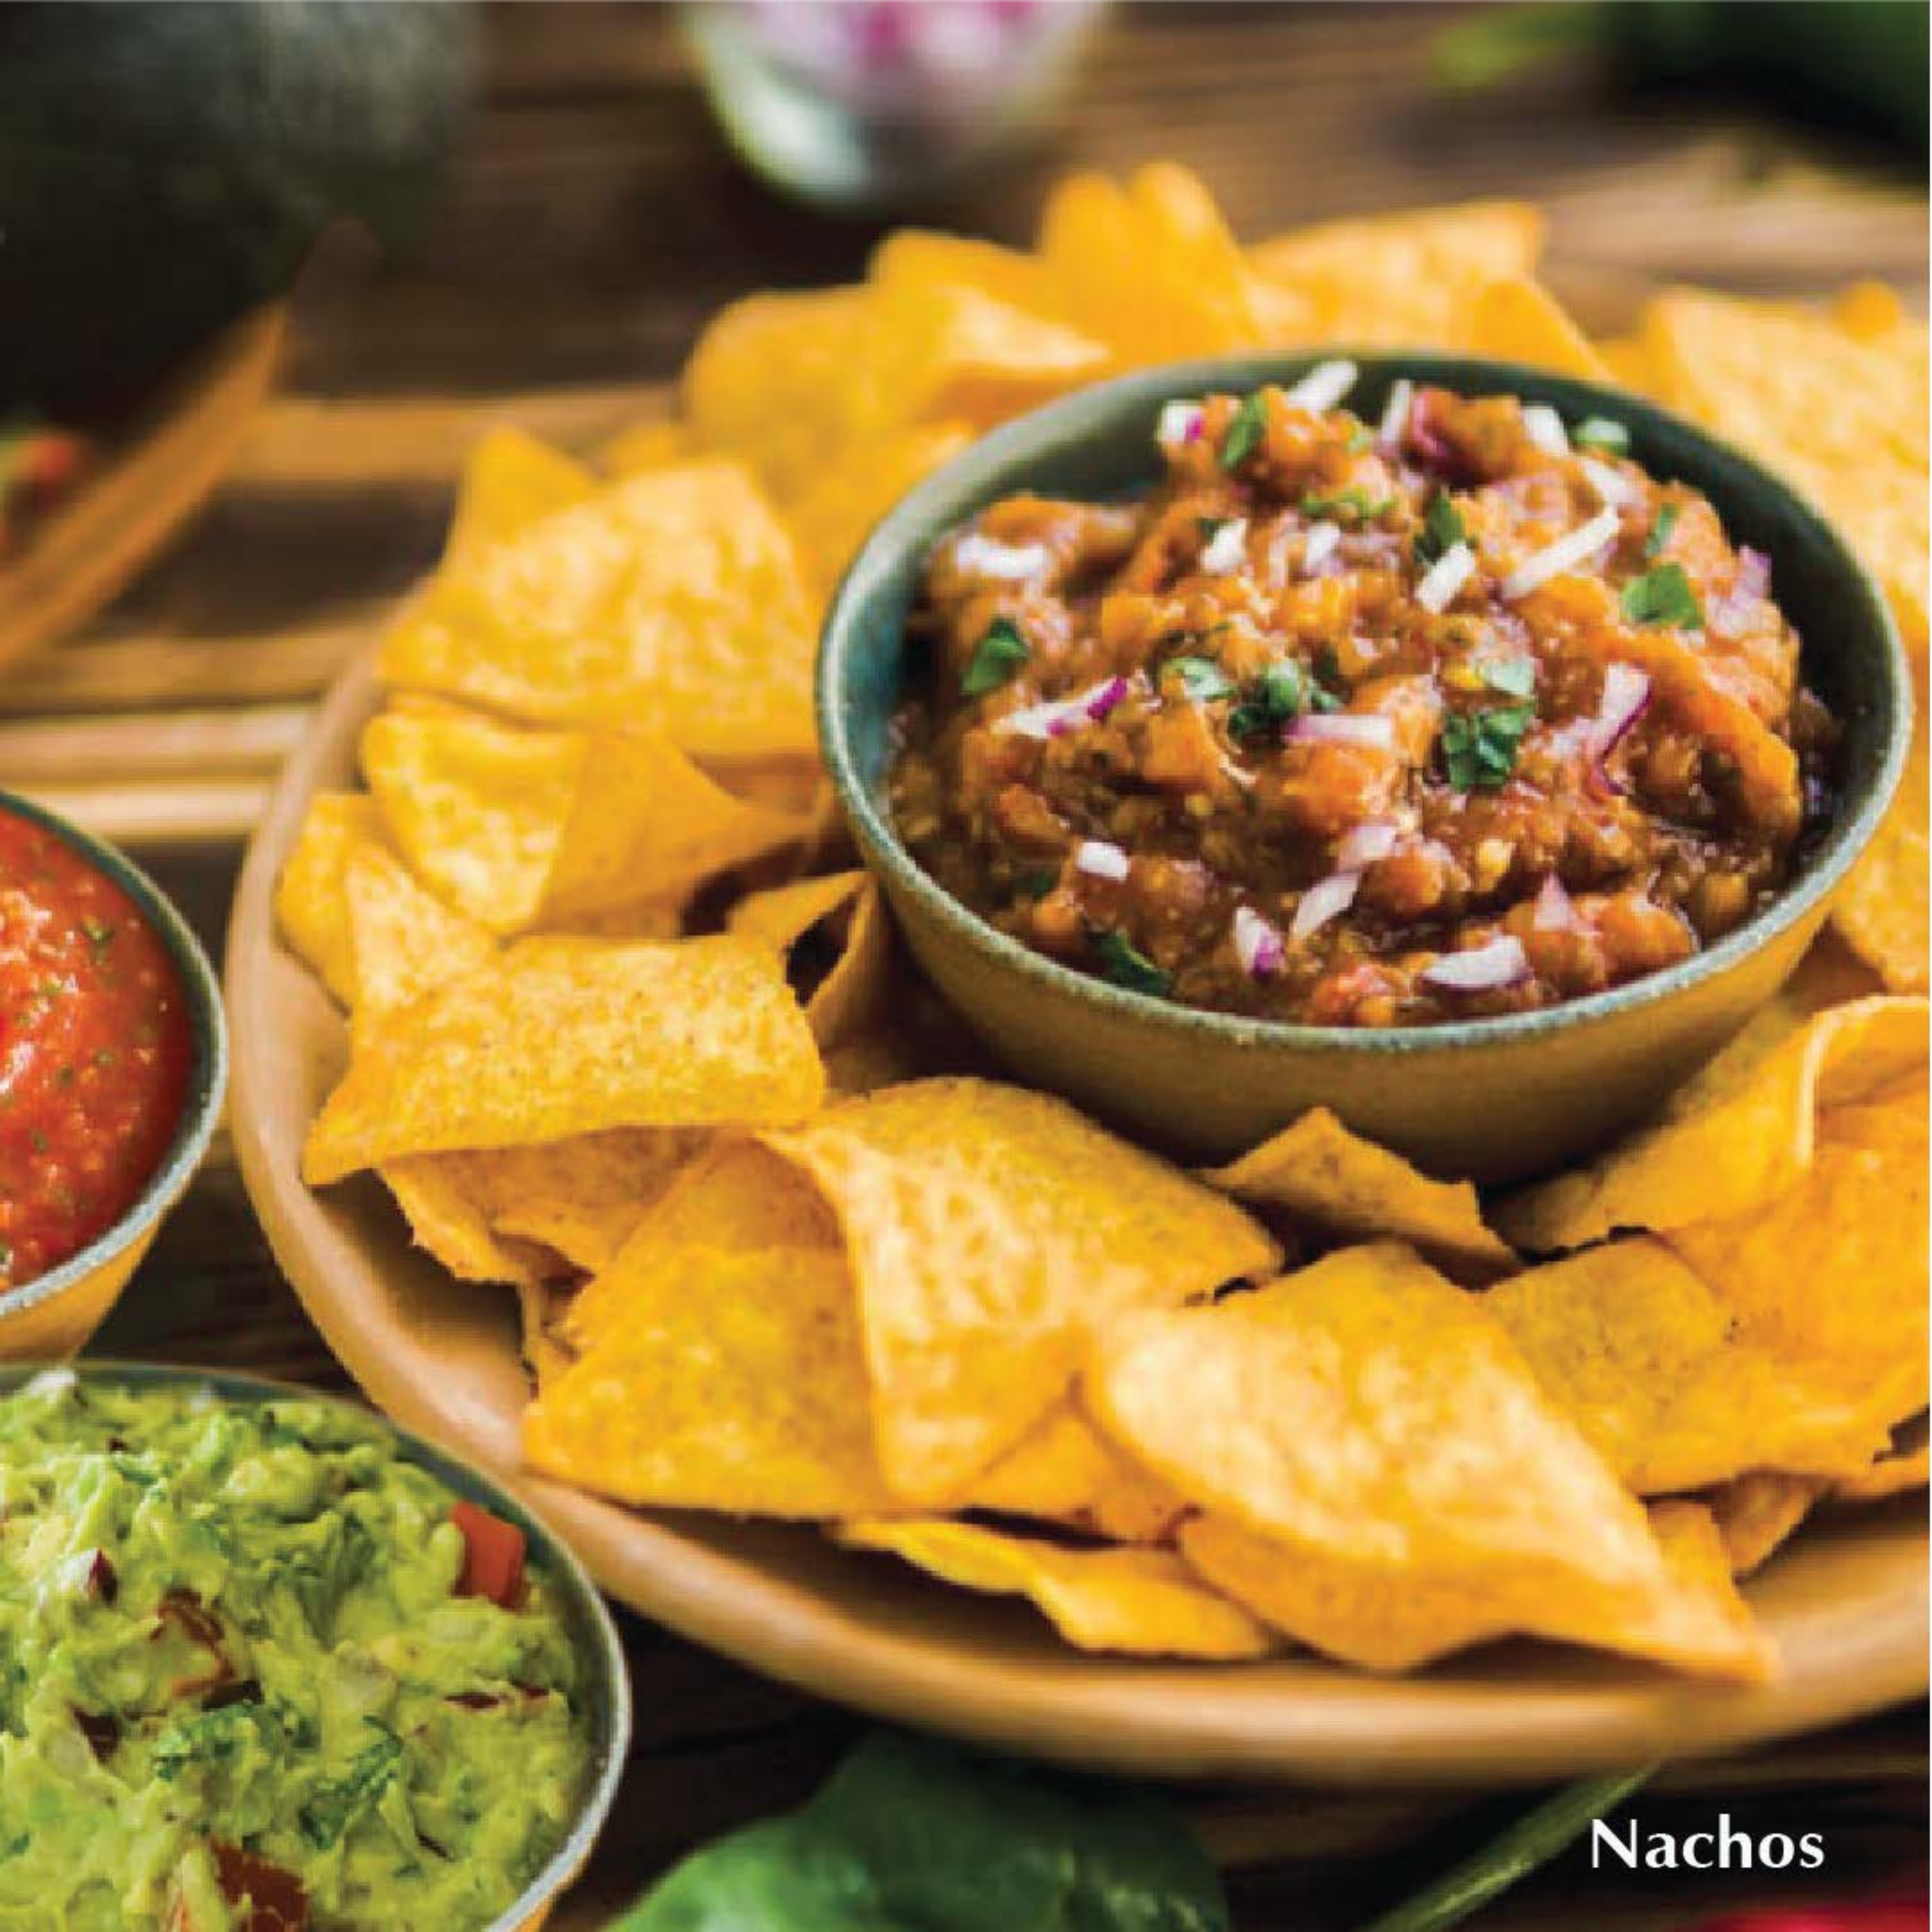

Platters

(serves 10 persons)

Cheese Platter

Assortments of Sandwich, Panini & Wrap

Sushi and Maki Rolls (32 pcs)

Nachos Plate with Chilly, Guacamole, Sour Cream and Salsa

Crudities and Dip

Salad Platter

Kebab Platter

Fruit Platter

Cheese Platter

Assortment of Sandwich, Panini & Wrap

Sushi & Maki Rolls

Nachos

Crudities and Dip

Salad Platter

Kebab Platter

Fruit Platter